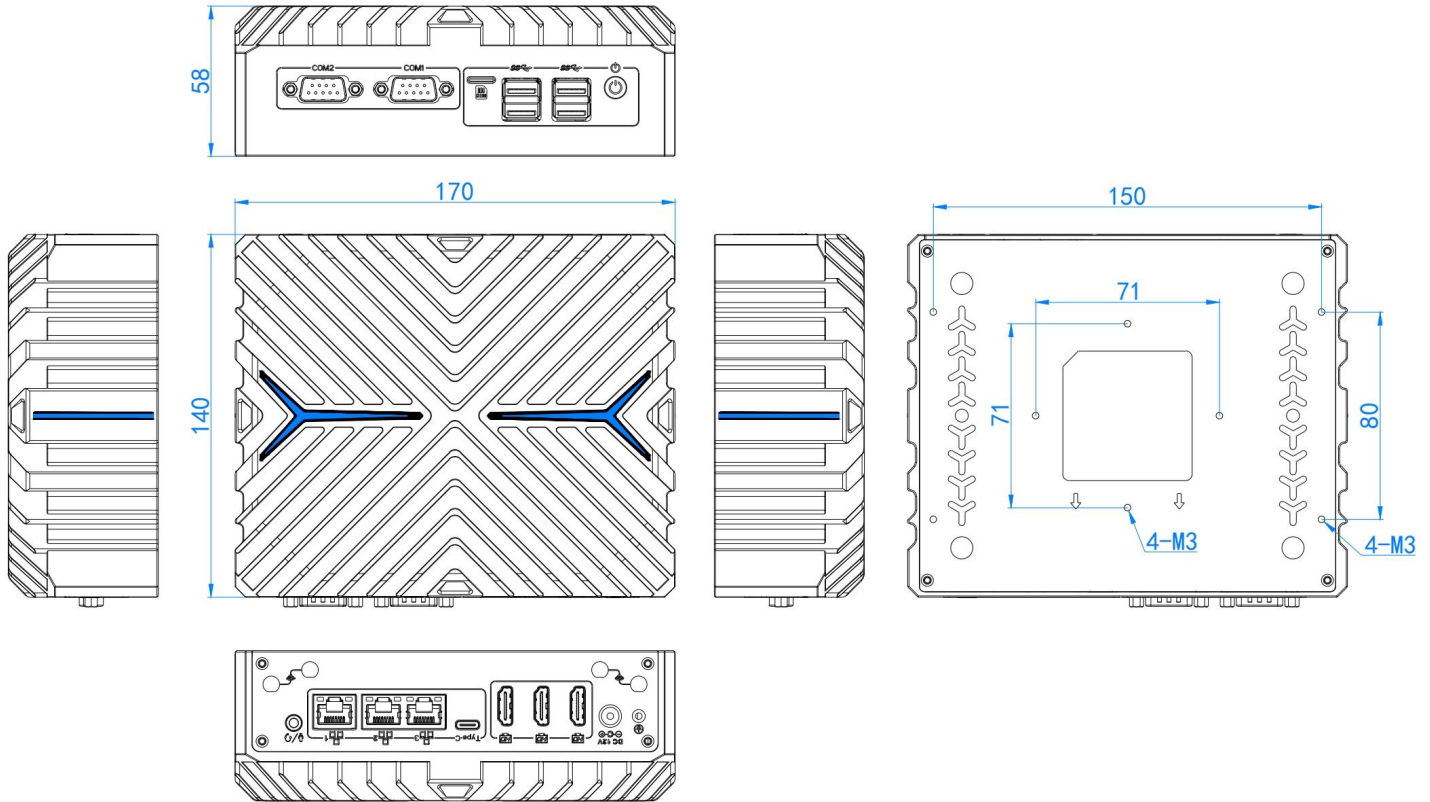

Specification

Model	IM-N3422
Color	Metal gray (color can be customized freely)
Material	Aviation grade aluminum alloy fanless efficient heat dissipation
Processor	Onboard Intel Core Ultra 5 125U (12 core 14 threads, Max Turbo 4.3 GHz) Onboard Intel Core Ultra 7 155U (12 core 14 threads, Max Turbo 4.8 GHz)
NPU	Intel AI Boost (Max Frequency 1.4GHz)
RAM	Support 1*DDR5 4800 SODIMM memory slot, Max 32 GB
BIOS	AMI EFI BIOS
Display Chip	Intel Graphics
Display Port	3 HDMI , 1 Type-C , Support synchronous/asynchronous Four display, Max resolution 4096x2160 @ 60Hz
Front I/O	2 COM (RS232/485), 1 SIM card slot, 2 USB 3.1, 2 USB 2.0, 1 Power Button
Rear I/O	1 DC , 3 HDMI, 1 Type-C(support 4096x2160 @ 60Hz) 3*2.5G Lan, 1* Audio (Support Mic & Speaker at the same time)
Expansion Slot	Support 1 M.2 2280 M-Key slot (NVME protocol, PCIE4.0X4) Support 1 M.2 2230 E-key slot (supports WIFI, Bluetooth) Support 1 MINI PCIE slot (PCIE &USB2.0 , supports 4G/WIFI), external SIM card slot (Nano card) Expansion slot: (not included in standard shipments): 2 USB 2.0, 4 GPIO
Network	3 Intel i226-V 100/1000/2500M Lan
Storage	Supports 1 M.2 2280 slot and 1 2.5-inch HDD
Input Voltage	DC 12V
Other Function	Auto power on、Timing boot、Wake on LAN、 PXE boot、 Watchdog (level 0-255), TPM2.0 security encryption
Work Temp	0℃ ~ +40℃ (Commercial HDD) , -20℃ ~ +50℃ (Industrial SSD) , Surface air flow
Work Humidity	5% ~ 95% non-condensing
Certificates	CE、 CCC、 FCC Class A、 RoHS
Dimension	170 * 140 * 58 mm
Net Weight	1.1 kg

IM-N3422 Drawing

Accessory

Name	Quantity	Specification
Power Adapter	1	Intel Core Ultra 5/12V 7.5A
		Intel Core Ultra 7/12V 10A
Power Cord	1	CN、US、UK、EU.etc
VESA Bracket	1	Standard

Order Information

Configuration 1	IM-N3422	Intel® Core™ Ultra 5 125U	Standard Port
Configuration 2		Intel® Core™ Ultra 7 155U	Standard Port